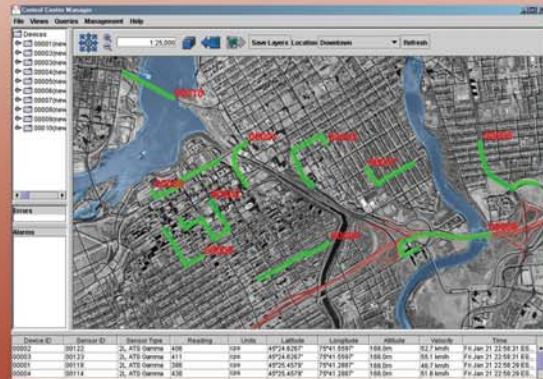

Vehicle-mounted Detection Unit

Person-carried Detection Unit

Static Detection Unit

**CBRN Surveillance Network**  
 Mobile and Static Detection Units (DUs) can be deployed with a variety of CBRN Sensors. Together, they form a dynamic CBRN Surveillance Network. Vehicle-mounted DUs provide cost-effective surveillance of an entire Community. In a Critical Facility, Static DUs provide targeted surveillance of stationary assets and entry/exit points, while Person-carried DUs add resolution and redundancy. All DUs are ruggedized, and are ideally suited for covert surveillance operations and incident site.